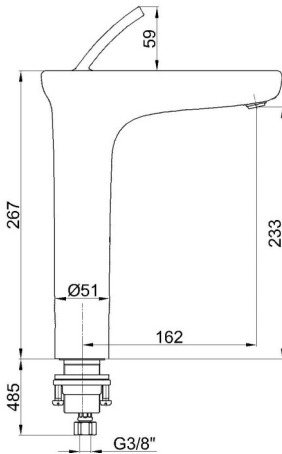

E.C.A. NOVITA TALL TYPE BASIN MIXER

Product Description	
Product Number	102108926HEX
Product Name	Basin Mixer without Waste Set
EAN Barcode	8693261062287

Technical Specification	
Aerator	Neoperl SLIM Air
Cartridge Type	Ø25 mm Ceramic Cartridge
Min. Water Pressure	0,5 bar
Max. Water Pressure	10 bars
Recommended Water Pressure	3 bars
Nominal Flow Rate @3bars	7 l/m
Inlet Water Temperature	5°C - 65°C
Supply Connection	700 mm G 3/8" Flexible Connection Hoses
Finishing	Chrome with Hygiene Plating
Body Material	Brass

Color Options	
102808926EX	Gold Effect
104508926EX	Black - Chrome
104108926EX	White - Chrome

Product Variants	
102108926HSTEX	Basin Mixer Water Saving 5 l/m
102108946HEX	Basin Mixer with Metal Pop-Up Waste Set
102108926Hxx	xx Localization Product Number