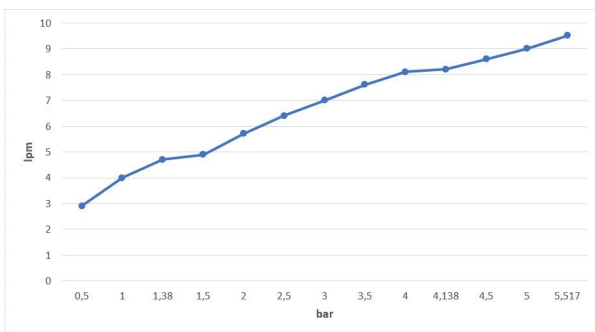

Product Description	
Product Number	102108926HEX
Product Name	Basin Mixer without Waste Set
EAN Barcode	8693261062287

Technical Specification	
Aerator	Neoperl SLIM Air
Cartridge Type	Ø25 mm Ceramic Cartridge
Min. Water Pressure	0,5 bar
Max. Water Pressure	10 bars
Recommended Water Pressure	3 bars
Nominal Flow Rate @3bars	7 l/m
Inlet Water Temperature	5°C - 65°C
Supply Connection	700 mm G 3/8" Flexible Connection Hoses
Finishing	Chrome with Hygiene Plating
Body Material	Brass

Color Options	
102808926EX	Gold Effect
104508926EX	Black - Chrome
104108926EX	White - Chrome

Product Variants	
102108926HSTEX	Basin Mixer Water Saving 5 l/m
102108946HEX	Basin Mixer with Metal Pop-Up Waste Set
102108926Hxx	xx Localization Product Number

Flow Rate Chart