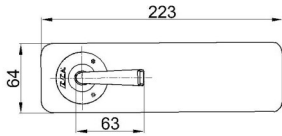

E.C.A. NOVITA TALL TYPE BASIN MIXER

Product Description	
Product Number	102108926HEX
Product Name	Basin Mixer without Waste Set
EAN Barcode	8693261062287

Technical Specification	
Aerator	Neoperl SLIM Air
Cartridge Type	Ø25 mm Ceramic Cartridge
Min. Water Pressure	0,5 bar
Max. Water Pressure	10 bars
Recommended Water Pressure	3 bars
Nominal Flow Rate @3bars	7 l/m
Inlet Water Temperature	5°C - 65°C
Supply Connection	700 mm G 3/8" Flexible Connection Hoses
Finishing	Chrome with Hygiene Plating
Body Material	Brass

Color Options	
102808926EX	Gold Effect
104508926EX	Black - Chrome
104108926EX	White - Chrome

Product Variants	
102108926HSTEX	Basin Mixer Water Saving 5 l/m
102108946HEX	Basin Mixer with Metal Pop-Up Waste Set
102108926Hxx	xx Localization Product Number